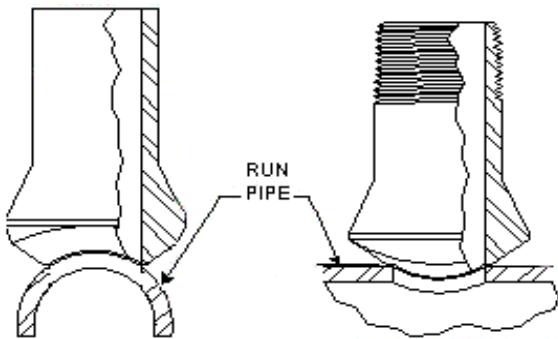

ACCESS MILL TEST REPORTS ON OUR WEBSITE WWW.PENNUSA.COM